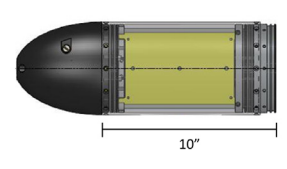

EP10 Payload Section

t 508 678 0550
IVER.sales@L3Harris.com
L3Harris.com