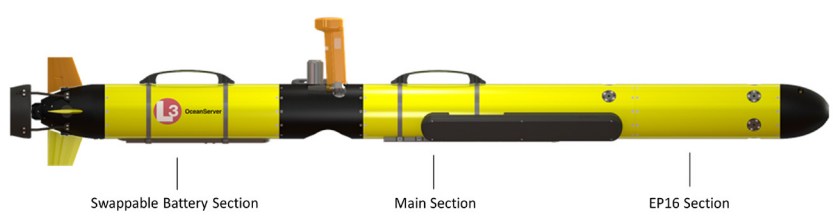

IVER3 OPEN SYSTEM AUV

Iver3 EP Expandable Payload

The Iver3 EP family of open system AUVs incorporates all of the standard Iver3 features along with options for added forward payload sections and an intuitive API for remote helm applications. The EP model is an open system where users can install their hardware and make software extensions to the vehicle without a custom design. L3Harris provides physical space inside the forward section for users electronics as well as hull penetrators to make connections to external sensors and provide access to the ambient environment.

MODELS AVAILABLE	IVER3 EP	IVER3 EP10	IVER3 EP16
Forward Section	-	10" Forward Section	16" Forward Section
External Ports	-	-	6 External Ports
2nd CPU (Remote Helm)	Included in Main Section	Included	Included

The Remote Helm design model includes a separate CPU, which allows users to install their own operating system of choice, that can connect to both the frontseat control CPU and the EP section equipment. The second CPU communicates with the Iver3 control CPU through a serial port via a comprehensive set of commands for Remote Helm control. The user applications are wide ranging, spanning hardware and software development, including custom behaviors using ROS, MOOS-IvP and other architectures.

Several voltages of power, serial and Ethernet connections, and bulkhead penetrator plugs are provided to maximize interoperability. A convenient and removable backplane plate is mounted in the EP section to serve as a fixed mounting location for user-configured sensors and equipment.