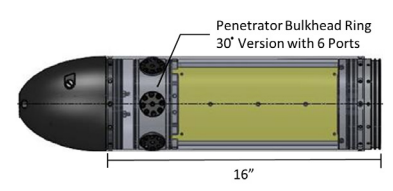

EP16 Payload Section

EP10 Payload Section